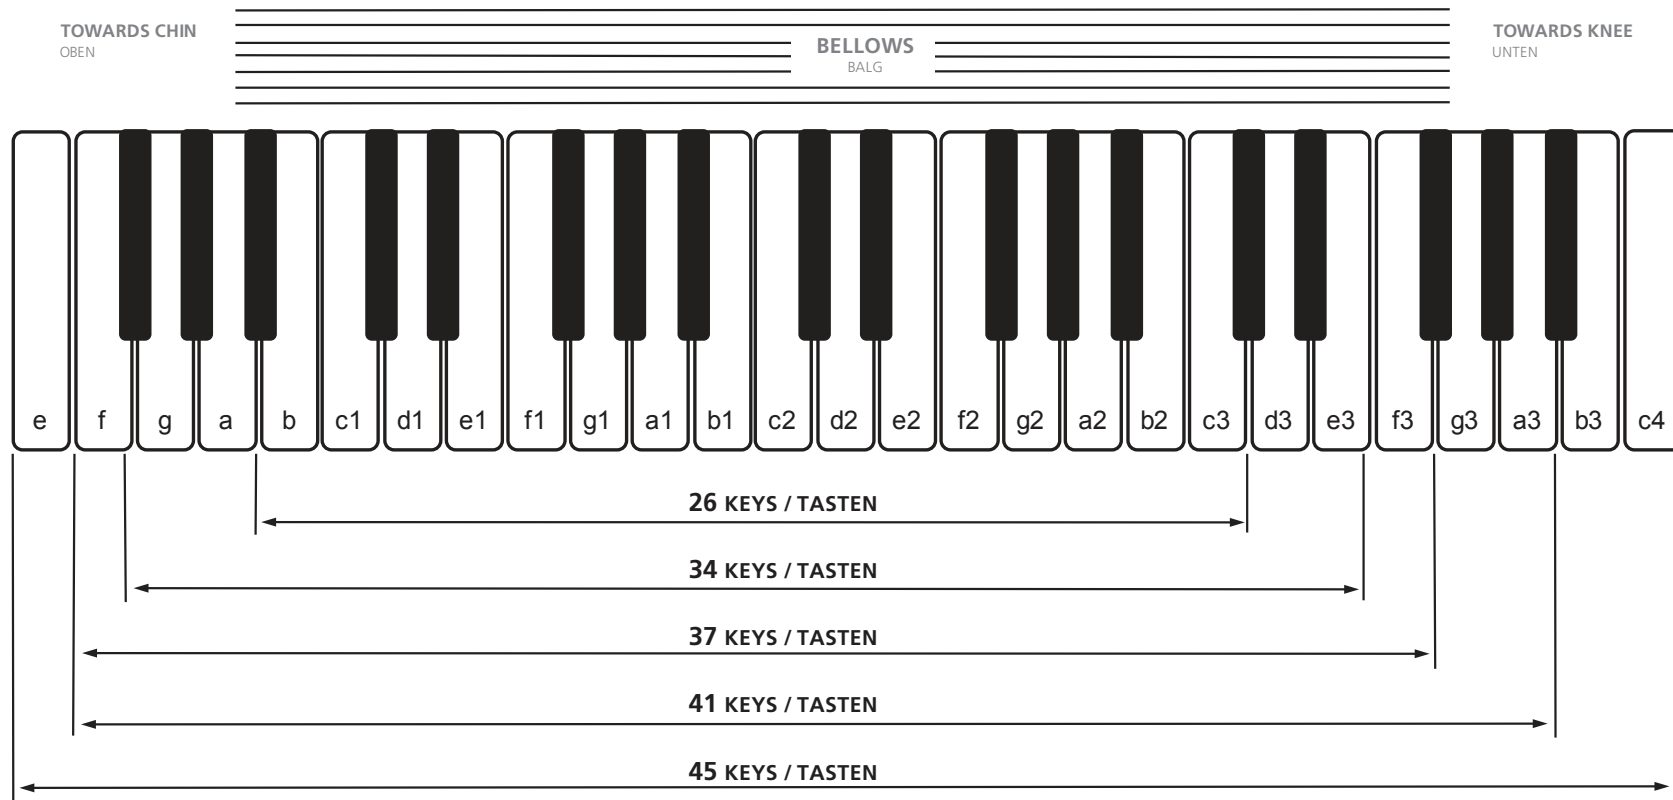

KEYS / TASTEN

DRAFTED BY: A. KREMER
HMI 23.02.2011

HOHNER

ENJOY MUSIC